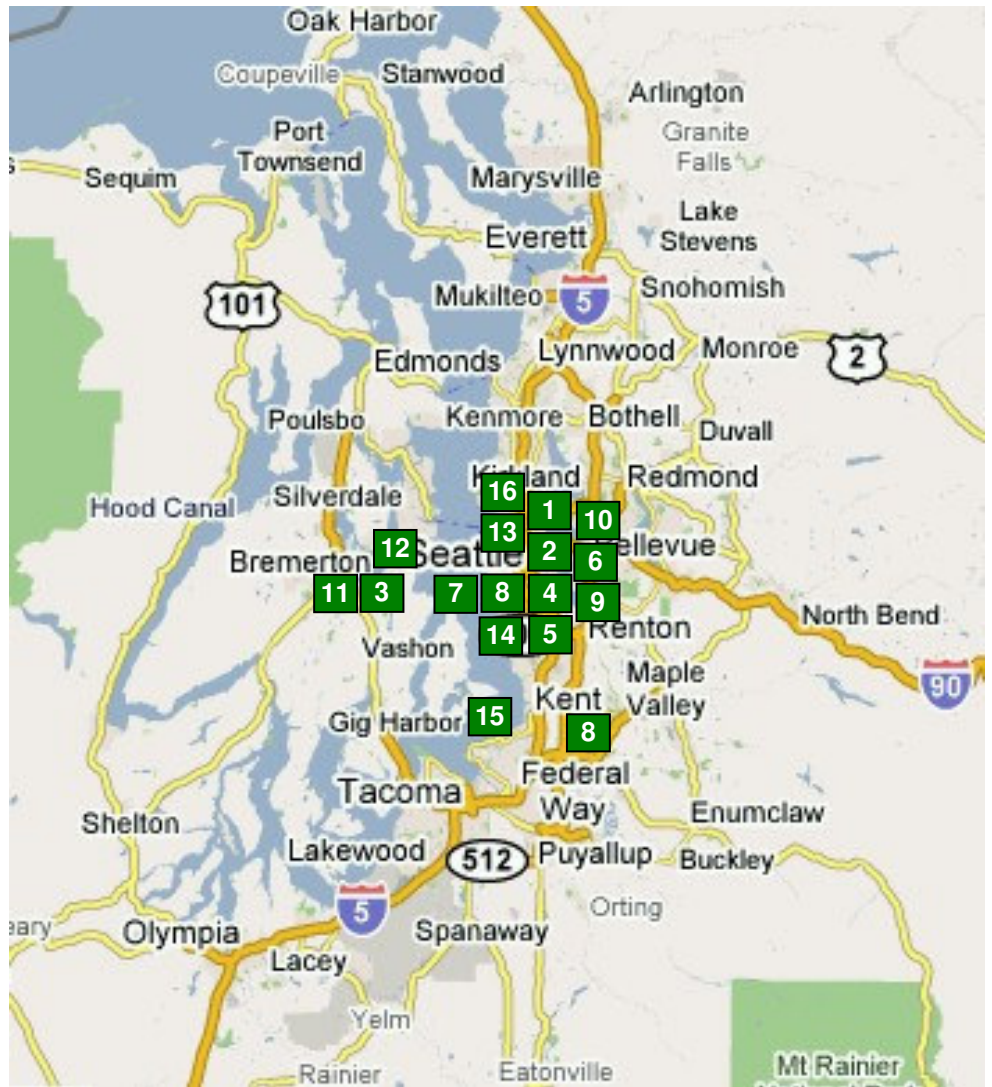

MHN Map of Attractions: Central Puget Sound

Ships

- 1** Duwamish
Seattle
- 2** Swiftsure/Relief
Seattle
- 3** USS Turner Joy
Bremerton
- 4** Virginia V
Seattle
- 5** Wawona
Seattle

Museums

- 6** Center for Wooden Boats
Seattle
- 7** Coast Guard Museum Northwest
Seattle
- 8** Hydroplane & Raceboat Museum
Kent
- 9** Klondike Gold Rush Nat'l Hist. Park
Seattle
- 10** Museum of History & Industry
Seattle

- 11** Naval Memorial Museum of the Pacific
Bremerton
- 12** Naval Undersea Museum
Keyport
- 13** Odyssey Maritime Discovery Center
Seattle

- 15** Point Robinson
Vashon Island
- 16** West Point
Seattle

Districts

- 17** Wooden Pier District (Piers 54 to 59)
Seattle

Lighthouses

- 14** Alki Point
Seattle

This project is funded with a grant from the National Trust for Historic Preservation's Eldridge Campbell Stockton Memorial Preservation Services Fund.

Locations are approximate. For detailed information, visit <http://www.maritimeheritage.net>. © 2007 MHN